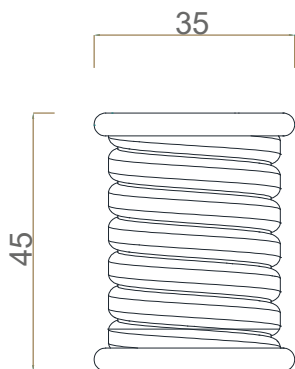

SOHO COLLECTION
SPECIAL HOMES

TIFFANY

STOOL

MATERIALS & FINISHES

STANDARD

OAK

PRODUCT OPTIONS

WHITE LACQUER
W. GLOSS

BLACK LACQUER
W. GLOSS

Custom colors and finishes are available with an upcharge.
Please contact info@bocadolobo.com