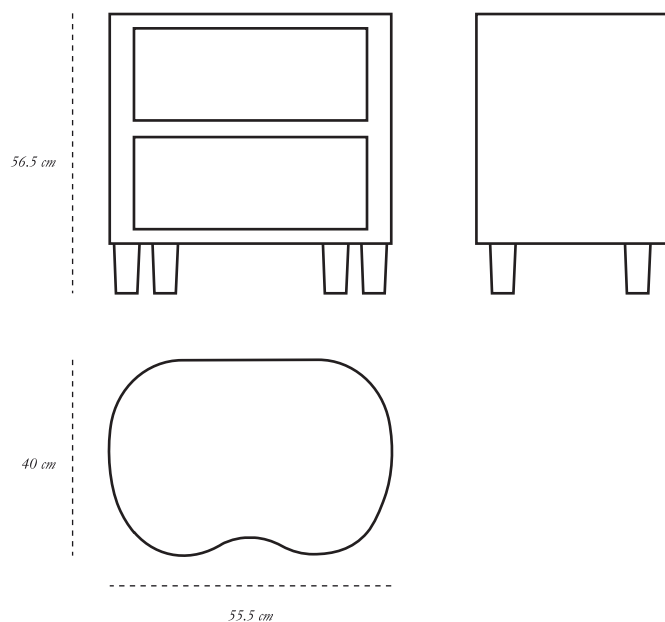

SCARLET
SPLENDOUR

THE KID PEACH

The Kid is a dainty bedside table in peach and red with two drawers

recommended use In a residence, hotel or office
collection

designer
description
dimension

Matteo Cibic
Bedside table
Width 55.5 cm
Depth 40 cm
Height 56.5 cm

material

Mdf, plywood, teakwood
And resin inlay

CARE Wipe gently with dry soft cloth. In case of spillage of water wipe immediately.

Each piece in the Gelato collection exalts the handmade, the painstakingly crafted, the authentic. A piece may have slight variations and tiny imperfections but these are the marks of an artisan, a testament to the individuality of each work of art. It is our belief that these variations infuse our objets d'art with desire and we assert our right to make necessary qualitative changes.