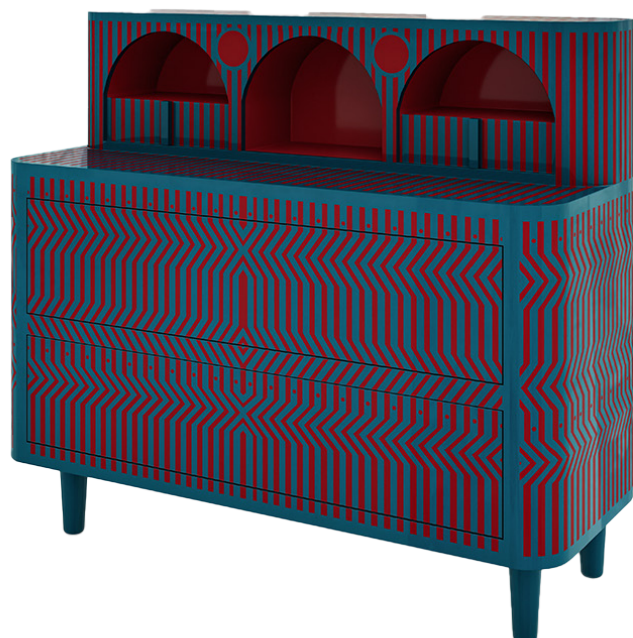

SCARLET
SPLENDOUR

THE GENERAL BERRY

The General Berry is a grand study table in delicious berry colours. It has an extendable writing top, and small details, which is reminiscent of a traditional desk

recommended use In a residence, hotel or office
collection

designer
description
dimension

Matteo Cibic
Study table
Width 119.5 cm
Depth 50 cm
Height 107 cm
Mdf, plywood, and
Resin inlay

CARE Wipe gently with dry soft cloth. In case of spillage of water wipe immediately.