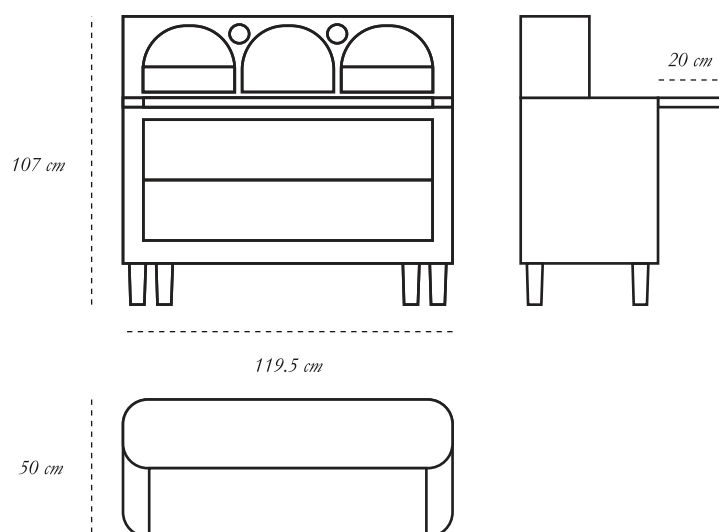

SCARLET
SPLENDOUR

THE GENERAL BERRY

The General Berry is a grand study table in delicious berry colours. It has an extendable writing top, and small details, which is reminiscent of a traditional desk

recommended use In a residence, hotel or office
collection

designer
description
dimension

Matteo Cibic
Study table
Width 119.5 cm
Depth 50 cm
Height 107 cm
Mdf, plywood, and
Resin inlay

CARE Wipe gently with dry soft cloth. In case of spillage of water wipe immediately.