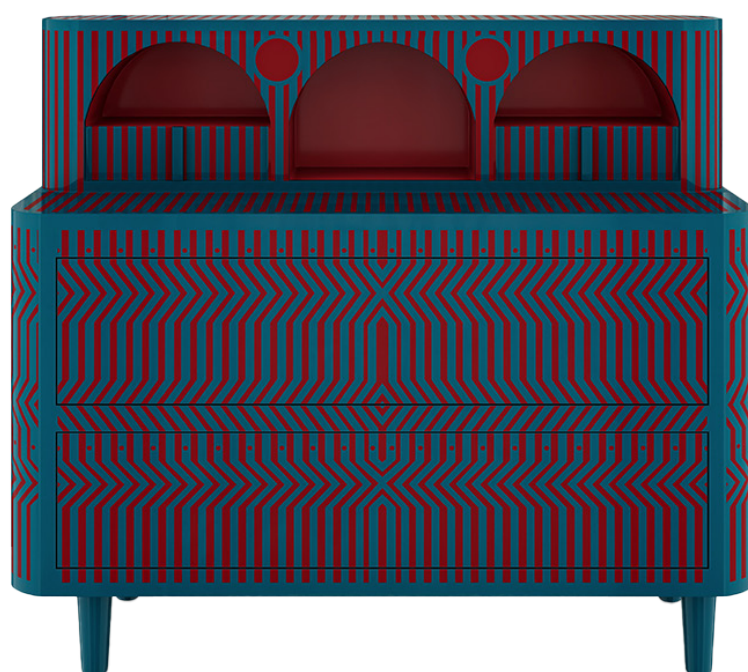

SCARLET
SPLENDOUR

THE GENERAL BERRY

The General Berry is a grand study table in delicious berry colours. It has an extendable writing top, and small details, which is reminiscent of a traditional desk

recommended use In a residence, hotel or office
collection

designer
description
dimension

Matteo Cibic
Study table
Width 119.5 cm
Depth 50 cm
Height 107 cm
Mdf, plywood, and
Resin inlay

CARE Wipe gently with dry soft cloth. In case of spillage of water wipe immediately.

Each piece in the Gelato collection exalts the handmade, the painstakingly crafted, the authentic. A piece may have slight variations and tiny imperfections but these are the marks of an artisan, a testament to the individuality of each work of art. It is our belief that these variations infuse our objets d'art with desire and we assert our right to make necessary qualitative changes.