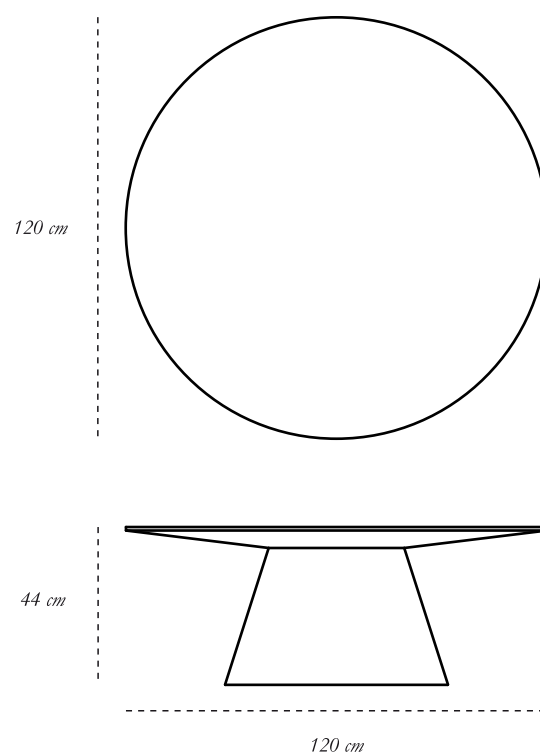

SCARLET
SPLENDOUR

THE WIND

The Wind is a gorgeous coffee table with graphical appeal.

recommended use in a residence, hotel or commercial space

collection VANILLA
noir

designer Matteo Cibic

THE EDIDA 2015 | VANILLA
Young Talent Joint Winner | *noir*

description Table

dimension diameter 120 cm

height 44 cm

material MDF and Resin inlay

CARE Clean gently with dry soft cloth • In case of spillage of water wipe immediately • A premium, liquid wax may be used occasionally to refresh the high gloss