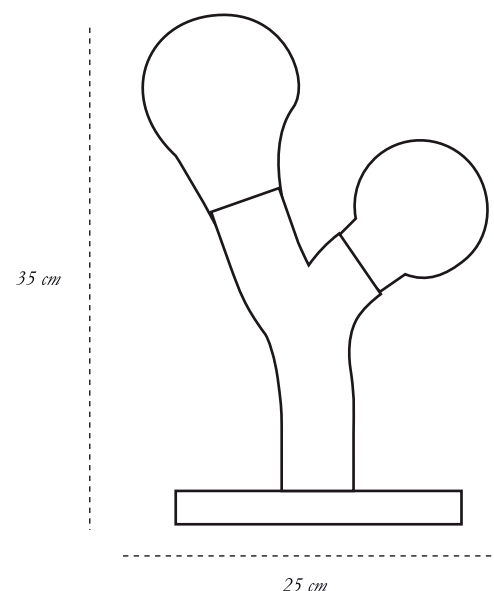

SCARLET  
SPLENDOUR

THE TWO BULB  
TABLE LAMP

*The Two Bulb Table Lamp—  
a gently shaped  
table lamp*

*recommended use* bedside, near an armchair or on  
a study table

*collection* **luce  
naga**

*designer* Matteo Cibic

*description* Table lamp with two bulbs

*dimension* width 25 cm  
height 35 cm

*material* Ceramic with 24k Gold finish  
Hand Blown Glass  
LED 6W x 2, 100–240V  
500lm, Warm White

CARE Clean with dry soft cloth • Handle gently to avoid scratches