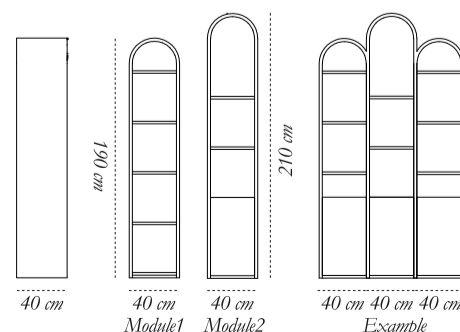

collection

VANILLA
noir

designer

Matteo Cibic

description

Cabinet

dimension

module1 width 40 cm depth 40 cm height 190 cm

module2 width 40 cm depth 40 cm height 210 cm

Other modules and custom cabinets on request

material

MDF, Plywood and Resin inlay

CARE Clean gently with dry soft cloth • In case of spillage of water wipe immediately • A premium, liquid wax may be used occasionally to refresh the high gloss