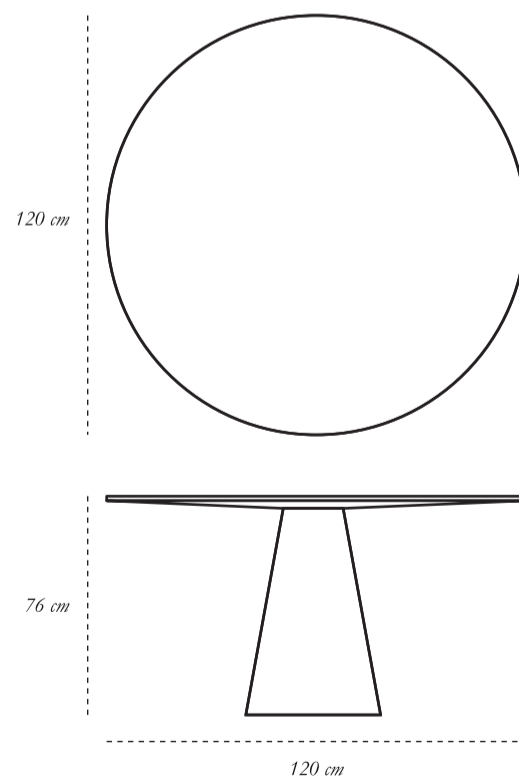

SCARLET  
SPLENDOUR

THE METROPOLIS

*The Metropolis* is a beautiful dining/breakfast table for four with a circular top.

*recommended use* residence, hotel or office atrium

*collection* VANILLA  
***noir***

*designer* Matteo Cibic

*description* Table

*dimension* diameter 120 cm

height 76 cm

*material* MDF, Plywood and Resin inlay

CARE Clean gently with dry soft cloth • In case of spillage of water wipe immediately • A premium, liquid wax may be used occasionally to refresh the high gloss