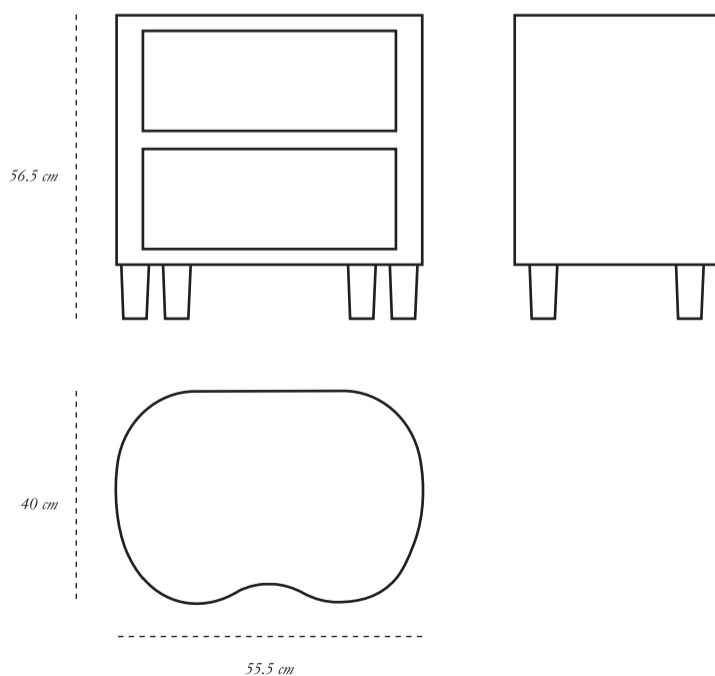

SCARLET
SPLENDOUR

THE KID

The Kid is a delightful night or bedside table

recommended use residential bedroom,
hotel room

collection VANILLA
noir

designer Matteo Cibic

description Bedside Table

dimension width 55.5 cm

depth 40 cm

height 56.5 cm

material MDF, Plywood, Teakwood
and Resin inlay

CARE Clean gently with dry soft cloth • In case of spillage of water wipe immediately • A premium, liquid wax may be used occasionally to refresh the high gloss