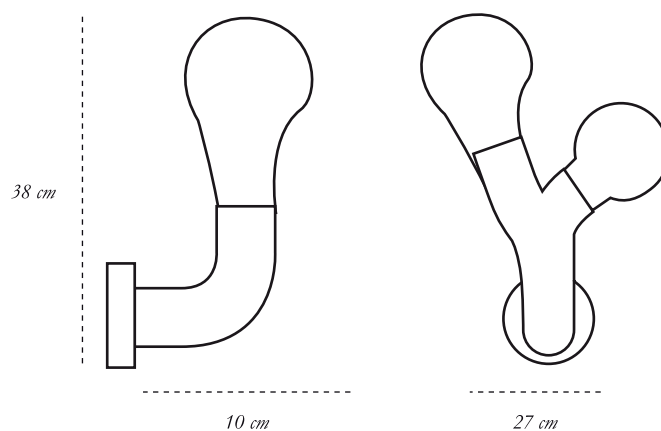

**luce
naga**

designer

Matteo Cibic

description

Wall light with two bulbs

dimension

width 27 cm

depth 10 cm

height 38 cm

material

Ceramic with 24k Gold finish

Hand Blown Glass

LED 6W x 2, 100–240V

500lm, Warm White

CARE Clean with dry soft cloth • Handle gently to avoid scratches

CE IP40