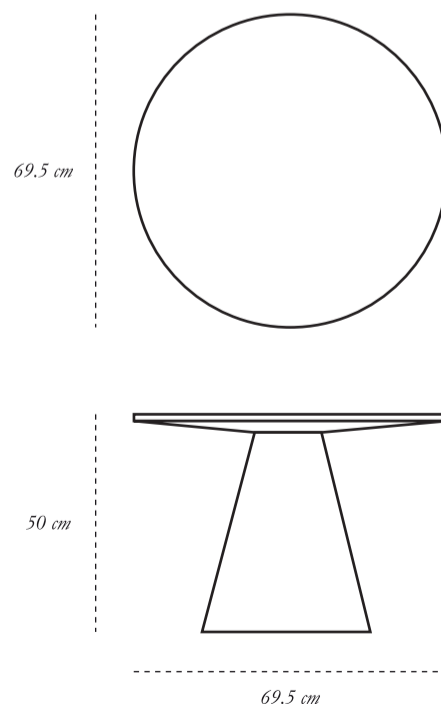

*designer* Matteo Cibic

THE EDIDA 2015 | VANILLA  
Young Talent Joint Winner | ***noir***

*description* Table

*dimension* diameter 69.5 cm

height 50 cm

*material* MDF, Plywood and Resin inlay

CARE Clean gently with dry soft cloth • In case of spillage of water wipe immediately • A premium, liquid wax may be used occasionally to refresh the high gloss