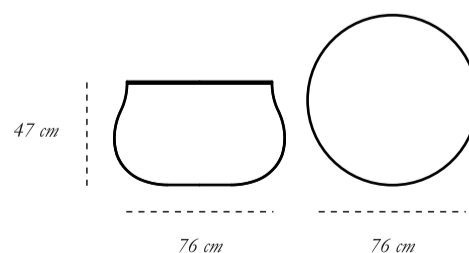

description Coffee/Side Table

dimension diameter 76 cm

height 47 cm

material Brass, MDF, Marble

CARE Wipe with a soft, dry cloth. Use a brass cleaner if required.

Each piece in the Terra collection exalts the handmade, the painstakingly crafted, the authentic. A piece may have slight variations and tiny imperfections but these are the marks of an artisan, a testament to the individuality of each work of art. It is our belief that these variations infuse our objets d'art with desire and we assert our right to make necessary qualitative changes.