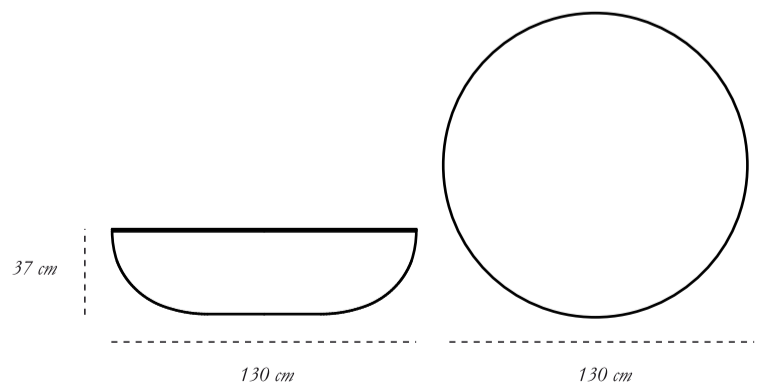

Large Table

dimension

diameter 130 cm

height 37 cm

material

Brass, MDF, Marble

CARE Wipe with a soft, dry cloth. Use a brass cleaner if required.

Each piece in the Terra collection exalts the handmade, the painstakingly crafted, the authentic. A piece may have slight variations and tiny imperfections but these are the marks of an artisan, a testament to the individuality of each work of art. It is our belief that these variations infuse our objets d'art with desire and we assert our right to make necessary qualitative changes.