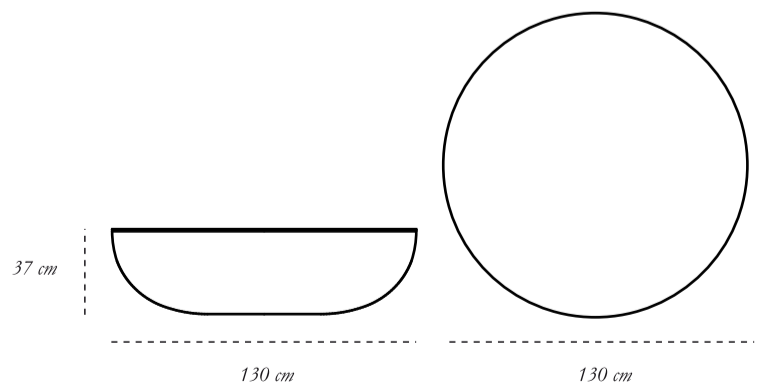

Large Table

dimension

diameter 130 cm

height 37 cm

material

Brass, MDF, Marble

CARE Wipe with a soft, dry cloth. Use a brass cleaner if required.

Each piece in the Terra collection exalts the handmade, the painstakingly crafted, the authentic. A piece may have slight variations and tiny imperfections but these are the marks of an artisan, a testament to the individuality of each work of art. It is our belief that these variations infuse our objets d'art with desire and we assert our right to make necessary qualitative changes.