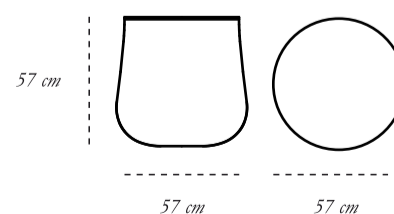

description Coffee/Side Table

dimension diameter 57 cm

height 57 cm

material Brass, MDF, Marble

CARE Wipe with a soft, dry cloth. Use a brass cleaner if required.

Each piece in the Terra collection exalts the handmade, the painstakingly crafted, the authentic. A piece may have slight variations and tiny imperfections but these are the marks of an artisan, a testament to the individuality of each work of art. It is our belief that these variations infuse our objets d'art with desire and we assert our right to make necessary qualitative changes.