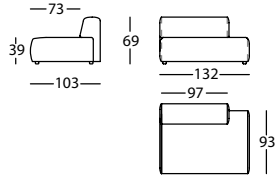

DUO by Rafa García, 2004 / 2022

DUO MAXI

Terminales / Terminals

364.17.N.D

DUO MAXI TERMINAL 132 DCHO
DUO MAXI RIGHT TERMINAL 132
DUO MAXI TERMINAL 132 DROIT

0,97 m³ / 1 Pack. / 45,2 kg