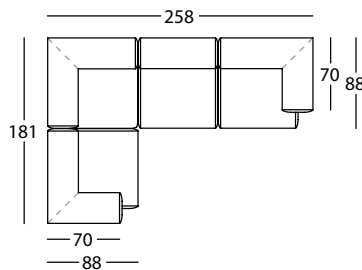

Ref: 365.122.K.I 365.151.H 365.122.K.I

365.161.J 365.121.H 365.122.K.D

365.161.J 365.121.H 365.122.K.D

365.122.K.I

365.121.H

365.122.K.I