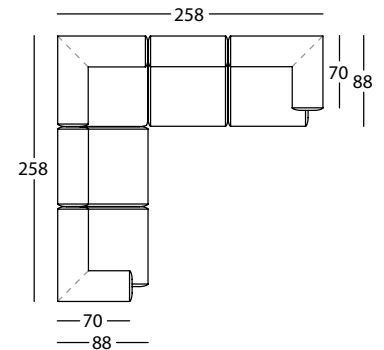

Ref: 365.122.K.I 365.151.H 365.122.K.I

365.161.J 365.121.H 365.122.K.D

365.161.J 365.121.H 365.122.K.D

365.122.K.I

365.121.H

365.122.K.I