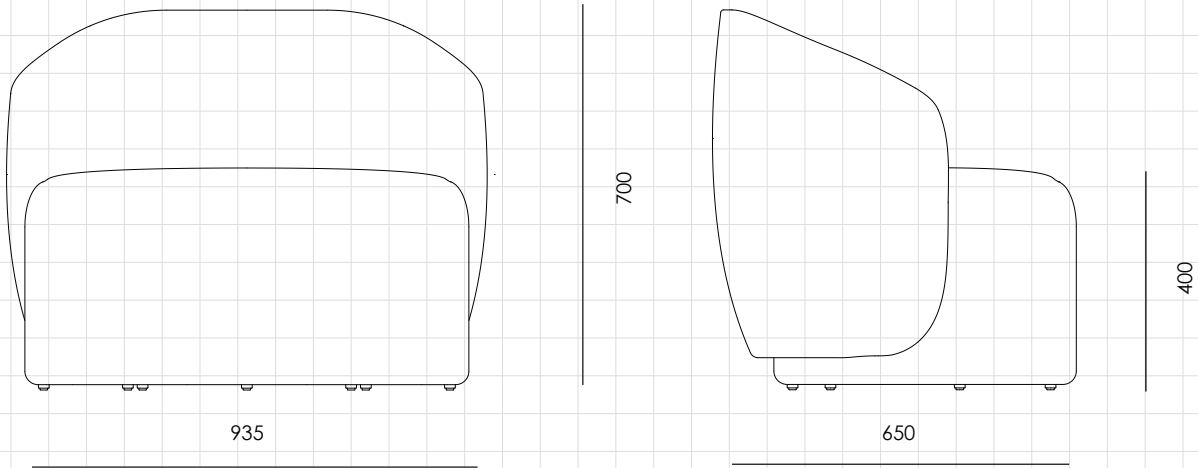

### Taylor Sofa One Seater

**CODE**  
**DIMENSIONS**

TA-S410  
W935 x D650 x H700mm  
Seating height: 400mm

**NET WEIGHT**  
**ENVIRONMENT**  
**MATERIALS**

23.0 kg  
Indoor  
Solid wood plywood frame, Upholstery  
\*Please refer to website or contact your local representative for complete material swatches.

**SHIPPING**

<b>Package</b>	Assembled		
<b>Package Qty</b>	1 pcs/box		
<b>Packaging</b>	<b>Measurement (mm)</b>	<b>Volume (cbm)</b>	<b>Gross Weight (kg)</b>
<b>FCL</b>	W1020 x D735 x H805	0.60	30.03
<b>LCL/AIR</b>	W1060 x D775 x H895	0.74	39.57