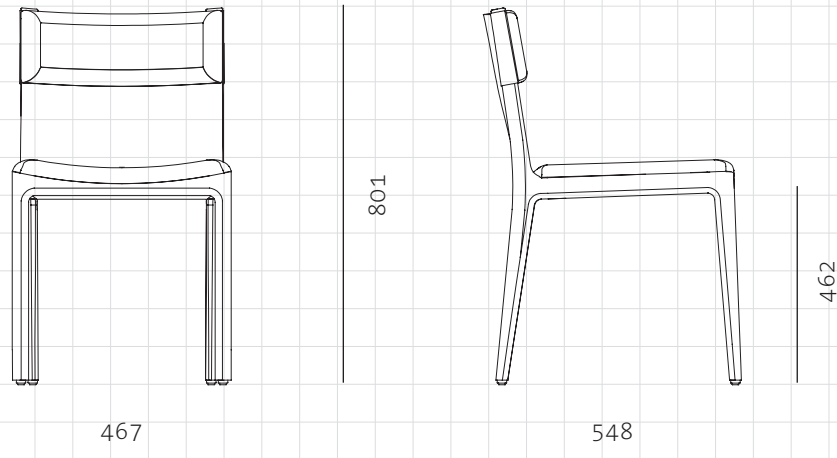

## Taylor Dining Chair

### DIMENSIONS

W467 x D548 x H801mm

### NET WEIGHT

Seating height: 462mm