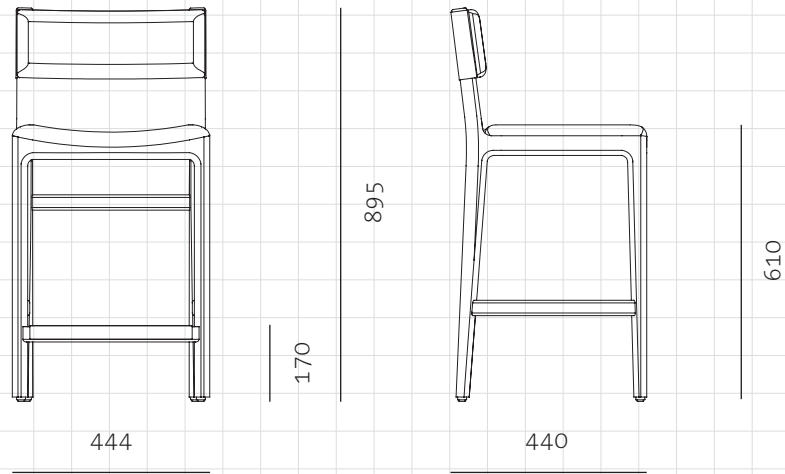

Taylor Bar Chair SH610

CODE

TA-S310-610

DIMENSIONS

W444 x D440 x H895mm

NET WEIGHT

Seating height: 610mm

ENVIRONMENT

6.0 kg

MATERIALS

Indoor

Solid wood frame, Upholstery

*Please refer to website or contact your local representative for complete material swatches.

SHIPPING

Package	Assembled		
Package Qty	1 pcs/box		
Packaging	Measurement (mm)	Volume (cbm)	Gross Weight (kg)
FCL	W509 x D505 x H980	0.25	11.53
LCL/AIR	W549 x D545 x H1070	0.32	15.0