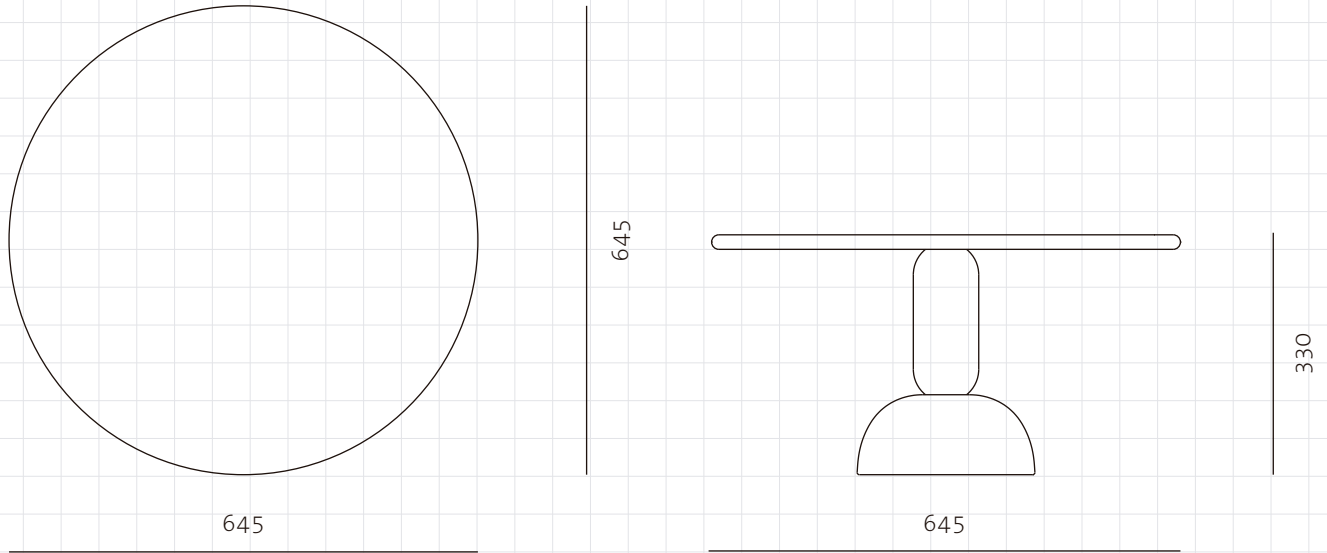

Taiko Side Table C645

CODE

TK-T110-645

DIMENSIONS

C645 x H330mm

NET WEIGHT

30.0 kg

ENVIRONMENT

1 pcs/box

Packaging

Measurement (mm)

Volume (cbm)

Gross Weight (kg)

FCL/LCL/AIR

W705 x D705 x H390

0.19