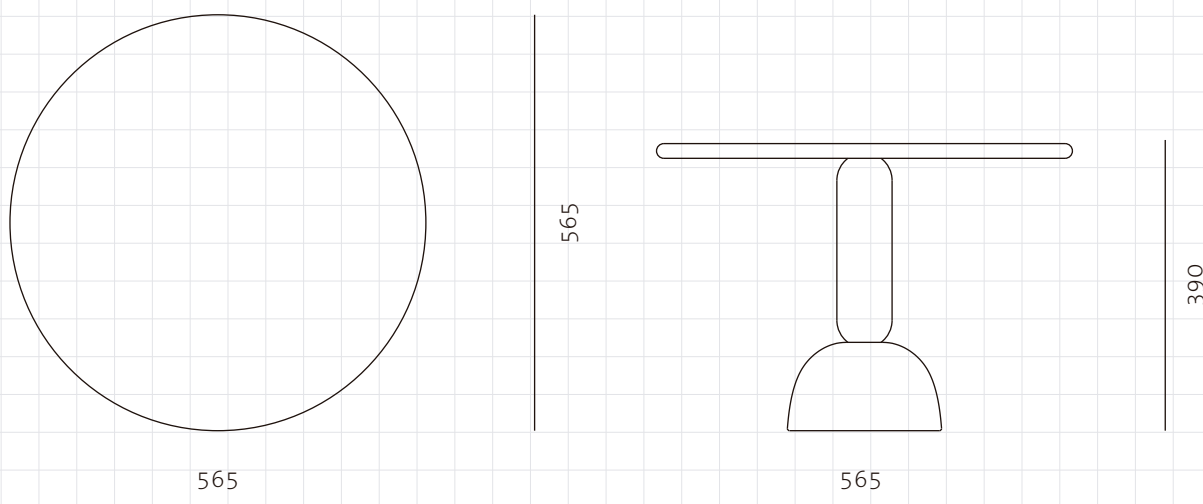

Taiko Side Table C565

CODE

TK-T110-565

DIMENSIONS

C565 x H390mm

NET WEIGHT

25.0 kg

ENVIRONMENT

Indoor

MATERIALS

Terrazzo, steel black powder coat matt

*Please refer to website or contact your local representative for complete material swatches.

SHIPPING

Package	Assembled		
Package Qty	1 pcs/box		
Packaging	Measurement (mm)	Volume (cbm)	Gross Weight (kg)
FCL/LCL/AIR	W625 x D625 x H450	0.18	35.61