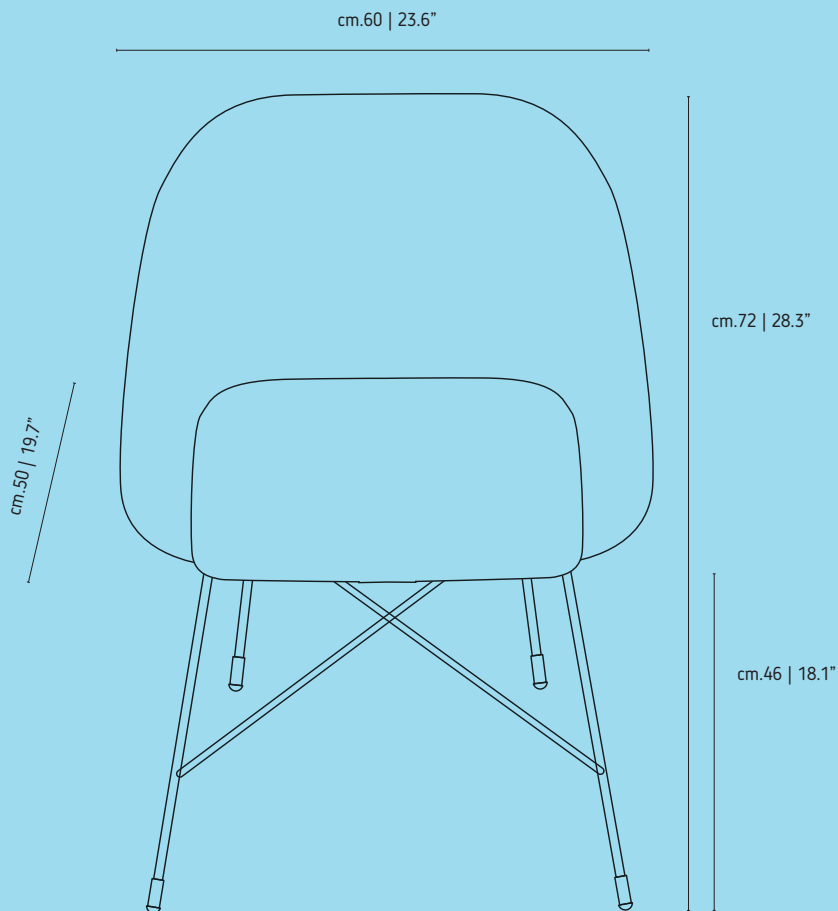

PADDED CHAIR SPECIFICATIONS

SELETTI

WATER

TOILETPAPER

MATERIALS

Fabric: Polyester

Structure: Wood with polyurethane padding, metal

> 20.000 MARTINDALE

This product has been made with a high quality fabric tested for 20.000 martindale cycles.

1. Safety requirements EN 16139:2013+AC:2013
2. Stability - EN 1022:2005
3. Seat and back static load test EN 1728:2012+AC:2013
4. Vertical load on back rest EN 1728:2012+AC:2013
5. Arm sideways static load test EN 1728:2012+AC:2013
6. Arm downwards static load test EN1728:2012+AC:2013
7. Leg forward static load test EN 1728:2012+AC:2013
8. Leg sideways static load test EN 1728:2012+AC:2013