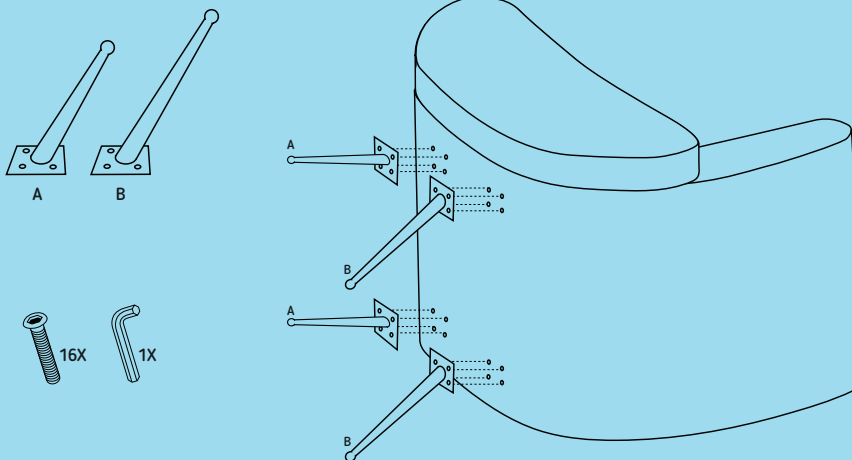

HOW TO ASSEMBLE THE ARMCHAIR / SOFA