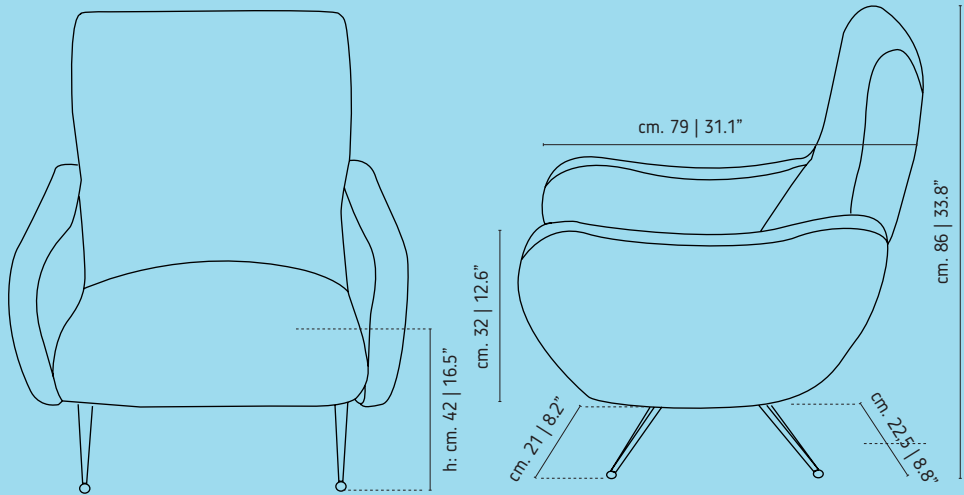

## ARMCHAIR / SOFA SPECIFICATIONS

SOFA THREE SEATER

cm. 178 | 70"

SOFA TWO SEATER

cm. 122 | 48"

ARMCHAIR

cm. 70 | 27.5"