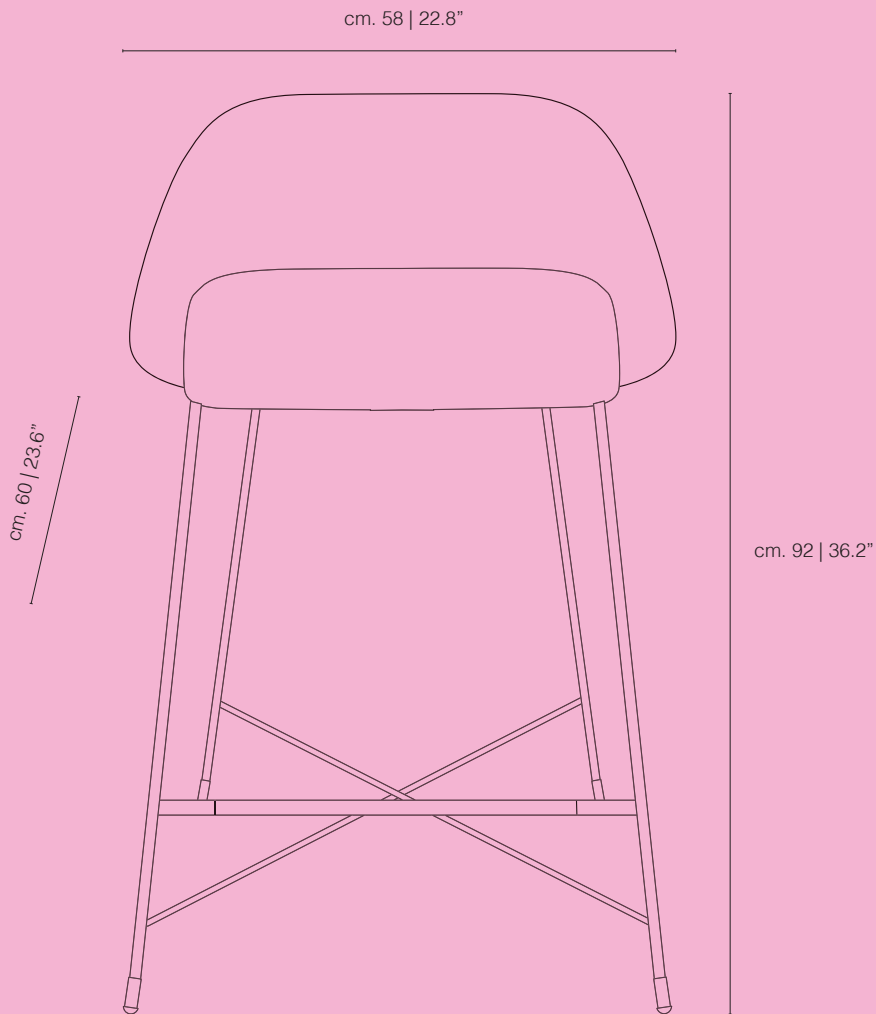

HIGH STOOL

Material: polyester, wood, polyurethane, metal
Size: cm. 58x60 h. 92 ≈ / 22.8"x23.6" h. 36.2" ≈

MADE
IN ITALY

Shit_16167

Lipsticks_16166

Revolver_16170

The coolest seat ever.

The high stool is the last addition to the upholstered collection designed by TOILETPAPER. Fierce with its bold graphic, it's the perfect model to add that touch of cool lounge bar to your home.

Drill _16173

Pink Lipsticks _16172

Roses _16169

Snakes _16171

HIGH STOOL SPECIFICATIONS

MATERIALS

Fabric: polyester

Structure: wood with polyurethane padding, metal