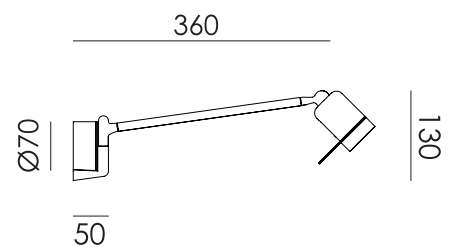

Type	Wall lamp
Environment	Indoor
Material	Steel & aluminum
Weight	0,5 kg
Voltage	220-240 V
Output	5V-1A/2A
IP	20
Lightsource	Lightsource included
Battery	5 - 30 hours
Charge	USB-C
CRI	90
Max lumen	245
Kelvin	2700
Dimmable	Secundair on fixture
Lightbeam	36° (15° / 24°)