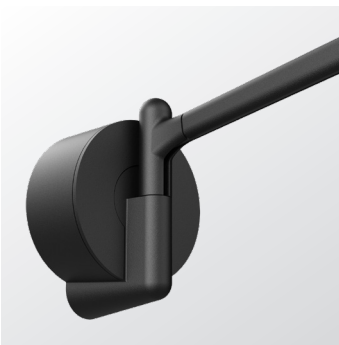

TONONE

technical specifications

Article number

	smokey black	5040
	fuzzy white	5041
	heavy metal	5042