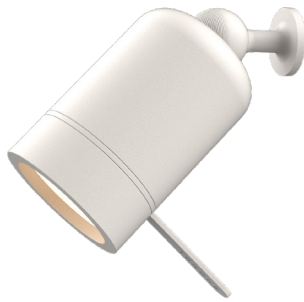

TONONE

technical specifications

ONE + knob

Design by Anton de Groof, 2022

Only ONE: One lamp, endless adventures

Why buy more when you only need one? One lamp. Chargeable, to take anywhere. Timeless, for a sustainable future. One lamp that always illuminates you. Wherever you want. Whenever you want. Tonone ONE. Tonone presents: ONE. One lamp that you can use in countless ways. The start is ONE. What comes next is up to you. ONE + floor, ONE + desk, ONE + wall, ONE + knob or... bring ONE on the road. Charge the lamp and use it up to 5 hours. You only need ONE to surround yourself with light anywhere and anytime you want.

Type	Wall lamp
Environment	Indoor
Material	Steel & aluminum
Weight	0,3 kg
Voltage	220-240 V
Output	5V-1A/2A
IP	20
Lightsource	Lightsource included
Battery	5 - 30 hours
Charge	USB-C
CRI	90
Max lumen	245
Kelvin	2700
Dimmable	Secundair on fixture
Lightbeam	36° (15° / 24°)

TONONE

technical specifications

smokey black

Article number

5045

fuzzy white

5046

heavy metal