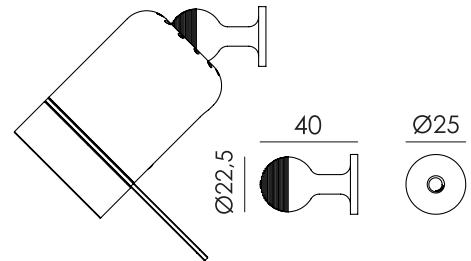

Type	Wall lamp
Environment	Indoor
Material	Steel & aluminum
Weight	0,3 kg
Voltage	220-240 V
Output	5V-1A/2A
IP	20
Lightsource	Lightsource included
Battery	5 - 30 hours
Charge	USB-C
CRI	90
Max lumen	245
Kelvin	2700
Dimmable	Secundair on fixture
Lightbeam	36° (15° / 24°)

TONONE

technical specifications

smokey black

Article number

5045

fuzzy white

5046

heavy metal