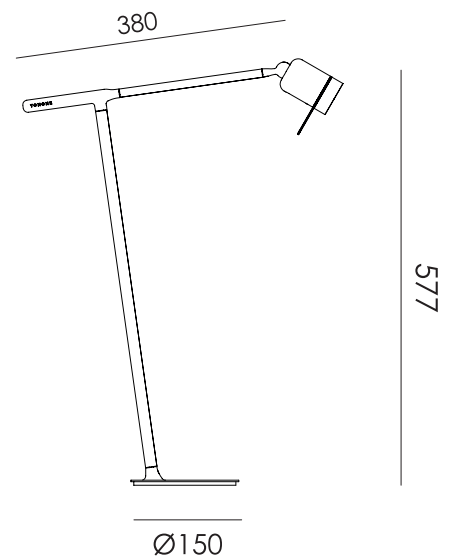

TONONE

technical specifications

ONE + desk

Design by Anton de Groof, 2022

Only ONE: One lamp, endless adventures

Why buy more when you only need one? One lamp. Chargeable, to take anywhere. Timeless, for a sustainable future. One lamp that always illuminates you. Wherever you want. Whenever you want. Tonone ONE. Tonone presents: ONE. One lamp that you can use in countless ways. The start is ONE. What comes next is up to you. ONE + floor, ONE + desk, ONE + wall, ONE + knob or... bring ONE on the road. Charge the lamp and use it up to 5 hours. You only need ONE to surround yourself with light anywhere and anytime you want.

Type	Desk lamp
Environment	Indoor
Material	Steel & aluminum
Weight	1,2 kg
Voltage	220-240 V
Output	5V-1A/2A
IP	20
Lightsource	Lightsource included
Battery	5 - 30 hours
Charge	USB-C
CRI	90
Max lumen	245
Kelvin	2700
Dimmable	Secundair on fixture
Lightbeam	36° (15° / 24°)
Cords	black cords 500 mm & 1500 mm

TONONE

technical specifications

	Article number
	smokey black 5035
	fuzzy white 5036
	heavy metal 5037