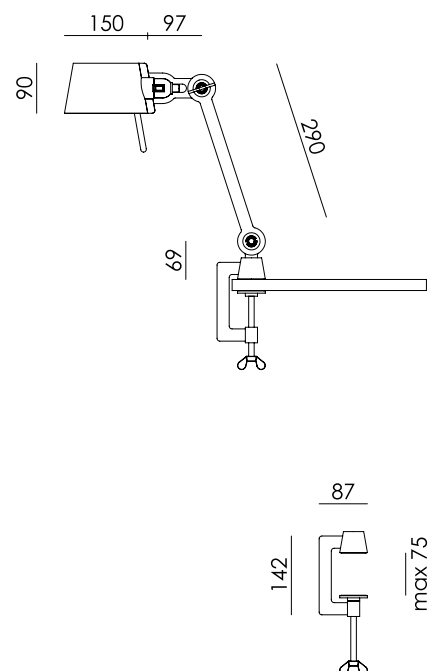

TONONE

technical specifications

BOLT desk small 1 arm clamp

Design by Anton de Groof, 2013 / 2018

Starting point for the products of Tonone is the passion for traditional mechanics. The first product line that resulted from this fascination is the lamp series 'Bolt'. Key element in this industrial series is the joint construction that can be adjusted with a wingnut-shaped tool. Besides being a functional tool, this wingnut is integrated in the design of the lamp itself as a distinctive visual element. The Bolt collection is available in 29 different models and in 10 colors.

Type	Desk lamp
Environment	Indoor
Material	Steel & aluminum
Wingnut	Wingnut Solid Brass included
Cord length	2500 mm
Weight	1,7 kg
Voltage	220-240 V
Max Watt	60 Watt
Socket	E27
IP	20
Lightsource	Lightsource not included

Packaging	
Weight	3,7 kg
Length	75 cm
Width	47 cm
Height	18 cm

TONONE

technical specifications

	Article number
	smokey black 1041
	flux green 1042
	pure white 1044
	midnight grey 1257
	ash grey 1048
	striking orange 1045
	lightning white 1043
	thunder blue 1046
	daybreak rose 1463
	sunny yellow 1421