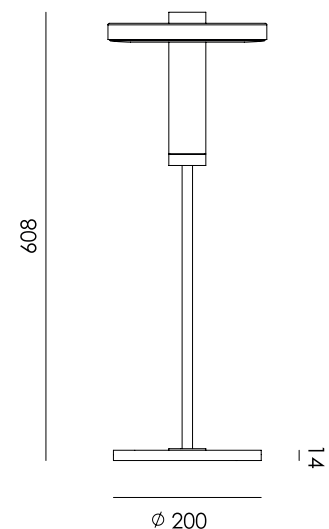

# TONONE

technical specifications

## BEADS table uplight

Design by Anton de Groof, 2018

With the Beads collection Tonone introduces a series of lamps designed to fit in every environment. The modest look of the armature starts shining when it comes to functionality. With its 360 degrees dimmable Led range, the Beads is a solution for every situation. On top of that the Beads is available as a pendant, a ceiling-, wall-, floor- or table lamp. With the Beads Tonone illustrates a next step in innovating lighting concepts, but also sticks to the basic design signature of this brand.

Type	Table lamp
Environment	Indoor
Material	Aluminum & steel
Cord length	2400 mm
Weight	4 kg
Voltage	220-240 V
Watt	13 Watt
IP	20
Lightsource	Integrated LED source
Lumen	1350
Kelvin	2700 K
CRI	90
Dimmable	Secundair dimmable on fixture
Packaging	
Weight	5,6 kg
Length	43 cm
Width	27 cm
Height	34 cm