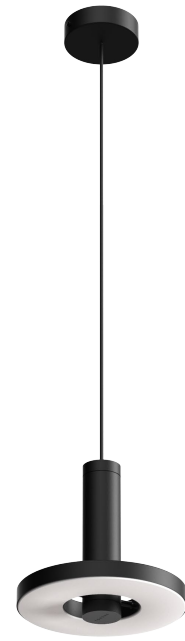

TONONE

technical specifications

BEADS pendant box 108

Design by Anton de Groof, 2018

With the Beads collection Tonone introduces a series of lamps designed to fit in every environment. The modest look of the armature starts shining when it comes to functionality. With its 360 degrees dimmable Led range, the Beads is a solution for every situation. On top of that the Beads is available as a pendant, a ceiling-, wall-, floor- or table lamp. With the Beads Tonone illustrates a next step in innovating lighting concepts, but also sticks to the basic design signature of this brand.

Type	Pendant
Environment	Indoor
Material	Aluminum
Cord length	Max. 3000 mm
Weight	0,9 kg
Voltage	220-240 V
Watt	13 Watt
IP	20
Lightsource	Integrated LED source
Lumen	1350
Kelvin	2700 K
CRI	90
Dimmable	Phase cut dimmable

Packaging

Weight	2,1 kg
Length	27 cm
Width	27 cm
Height	34 cm

TONONE

technical specifications

Article number

smokey black

2010