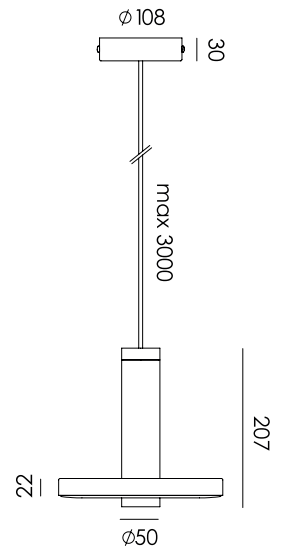

TONONE

technical specifications

BEADS pendant box 108

Design by Anton de Groof, 2018

With the Beads collection Tonone introduces a series of lamps designed to fit in every environment. The modest look of the armature starts shining when it comes to functionality. With its 360 degrees dimmable Led range, the Beads is a solution for every situation. On top of that the Beads is available as a pendant, a ceiling-, wall-, floor- or table lamp. With the Beads Tonone illustrates a next step in innovating lighting concepts, but also sticks to the basic design signature of this brand.

Type	Pendant
Environment	Indoor
Material	Aluminum
Cord length	Max. 3000 mm
Weight	0,9 kg
Voltage	220-240 V
Watt	13 Watt
IP	20
Lightsource	Integrated LED source
Lumen	1350
Kelvin	2700 K
CRI	90
Dimmable	Phase cut dimmable

Packaging

Weight	2,1 kg
Length	27 cm
Width	27 cm
Height	34 cm

TONONE

technical specifications

Article number

smokey black

2010