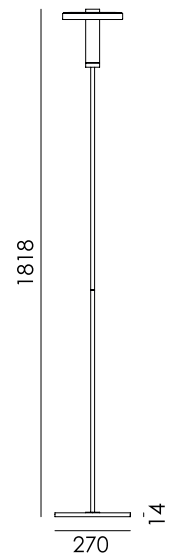

TONONE

technical specifications

BEADS floor uplight

Design by Anton de Groof, 2018

With the Beads collection Tonone introduces a series of lamps designed to fit in every environment. The modest look of the armature starts shining when it comes to functionality. With its 360 degrees dimmable Led range, the Beads is a solution for every situation. On top of that the Beads is available as a pendant, a ceiling-, wall-, floor- or table lamp. With the Beads Tonone illustrates a next step in innovating lighting concepts, but also sticks to the basic design signature of this brand.

Type	Floor lamp
Environment	Indoor
Material	Aluminum & steel
Cord length	2100 mm
Weight	7,6 kg
Voltage	220-240 V
Watt	13 Watt
IP	20
Lightsource	Integrated LED source
Lumen	1350
Kelvin	2700 K
CRI	90
Dimmable	Phase cut dimmable with floor LED dimmer on cord

Packaging

Weight	8,4 kg
Length	100 cm
Width	27 cm
Height	42 cm

TONONE

technical specifications

Article number

smokey black

3040