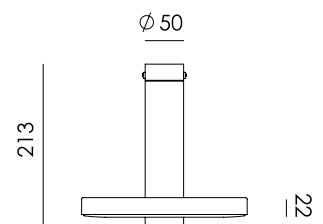

TONONE

technical specifications

BEADS direct outside

Design by Anton de Groof, 2018

With the Beads collection Tonone introduces a series of lamps designed to fit in every environment. The modest look of the armature starts shining when it comes to functionality. With its 360 degrees dimmable Led range, the Beads is a solution for every situation. On top of that the Beads is available as a pendant, a ceiling-, wall-, floor- or table lamp. With the Beads Tonone illustrates a next step in innovating lighting concepts, but also sticks to the basic design signature of this brand.

Type	Ceiling / wall lamp
Environment	Indoor
Material	Aluminum
Cord length	Max. 3000 mm
Weight	0,8 kg
Voltage	220-240 V
Watt	13 Watt
IP	20
Lightsource	Integrated LED source
Lumen	1350
Kelvin	2700 K
CRI	90
Dimmable	Phase cut dimmable

Packaging

Weight	2,1 kg
Length	27 cm
Width	27 cm
Height	34 cm

TONONE

technical specifications

Article number

smokey black

3000