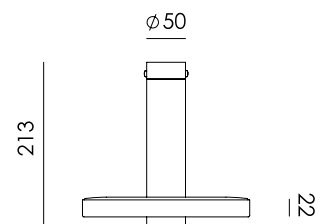

Type	Ceiling / wall lamp
Environment	Indoor
Material	Aluminum
Cord length	Max. 3000 mm
Weight	0,8 kg
Voltage	220-240 V
Watt	13 Watt
IP	20
Lightsource	Integrated LED source
Lumen	1350
Kelvin	2700 K
CRI	90
Dimmable	Phase cut dimmable

### Packaging

Weight	2,1 kg
Length	27 cm
Width	27 cm
Height	34 cm