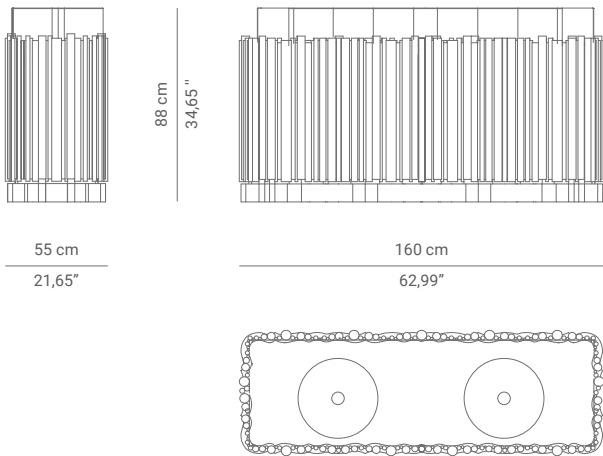

DIMENSIONS

WIDTH: 160 cm | 62,99"
DEPTH: 55 cm | 21,65"
HEIGHT: 88 cm | 34,65"

MATERIALS

Nero marquina marble, gold plated brass

PACKAGING

DIMENSIONS: W. 167 cm | 65,75" D. 62 cm | 24,40" H. 92 cm | 36,22"
VOLUME: 0,95 m³ | 33,55 ft³
WEIGHT: 457 kg | 1007 lb

LEAD TIME

Production time is between 10 to 12 weeks for MAISON VALENTINA collections.
Delivery time is not included.
All of our furniture can be made to measure and it is available in different finishes.
Please note that the colours and materials shown are for reference only. Small variations may occur.