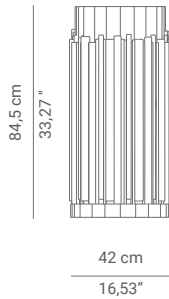

DIMENSIONS

DIAMETER: 42 cm | 16,53"
HEIGHT: 84,5 cm | 33,27"

MATERIALS

Nero marquina marble, gold plated brass

PACKAGING

DIMENSIONS: W. 50 cm | 19,70" D. 50 cm | 19,70" H. 92 cm | 36,22"
VOLUME: 0,23 m³ | 8,12 ft³
WEIGHT: 60 kg | 132 lb

LEAD TIME

Production time is between 10 to 12 weeks for MAISON VALENTINA collections.
Delivery time is not included.
All of our furniture can be made to measure and it is available in different finishes.
Please note that the colours and materials shown are for reference only. Small variations may occur.