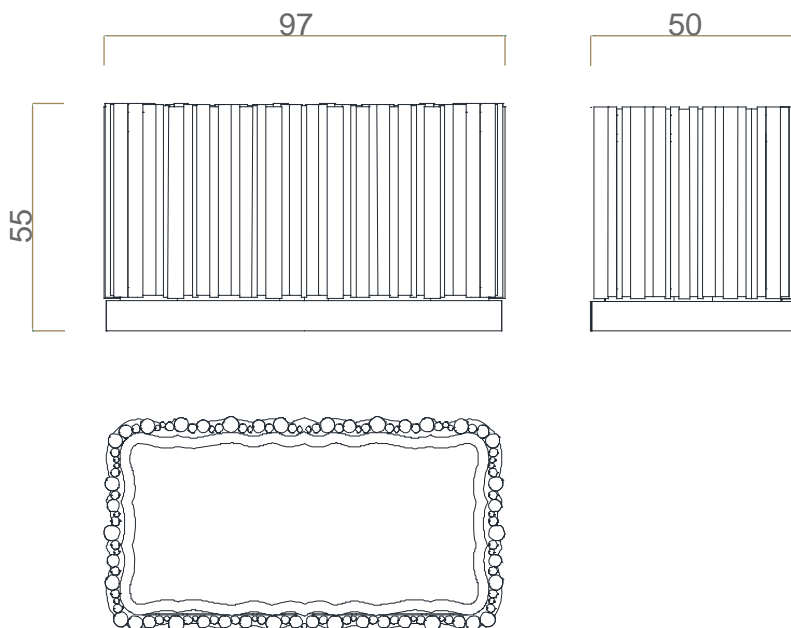

MASTER BEDROOM
COLLECTION

SYMPHONY

NIGHTSTAND

MATERIALS & FINISHES

STANDARD

PRODUCT OPTIONS

Custom colors and finishes are available with an upcharge.
Please contact info@bocadolobo.com