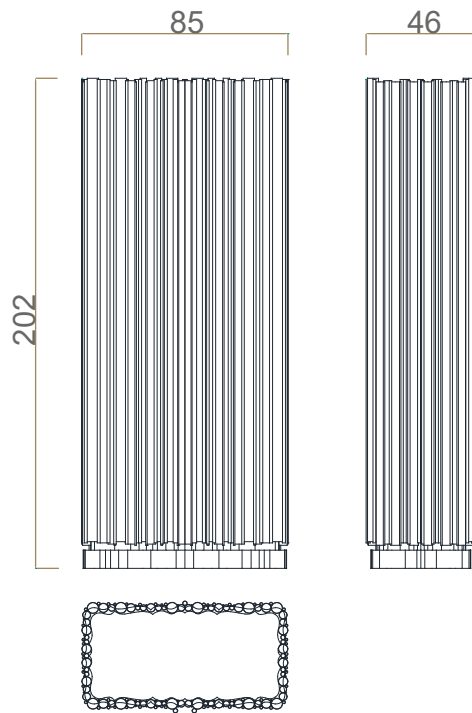

Limited edition

SYMPHONY

CABINET

MATERIALS & FINISHES

STANDARD

PRODUCT OPTIONS

Custom colors and finishes are available with an upcharge.
Please contact info@bocadolobo.com