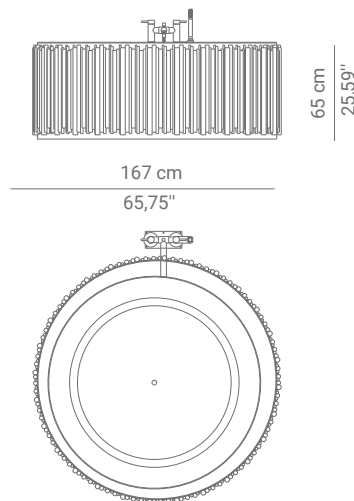

DIMENSIONS

DIAMETER: 167 cm | 65,75"
HEIGHT: 65 cm | 25,59"

MATERIALS

Structure: Aluminum | Gold plated brass Tubes
Tub: Fiber glass, White enamel
Water drainage: Floor
Clic clac: Gold Plated (included);
Overflow Valve: Gold Plated (included)

PACKAGING

DIMENSIONS: W. 175 cm | 68,90" D. 175 cm | 68,90" H. 85 cm | 33,46"
VOLUME: 2,60 m³ | 91,93 ft³
WEIGHT: 225 kg | 496 lb

LEAD TIME

Production time is between 10 to 12 weeks for MAISON VALENTINA collections.
Delivery time is not included.