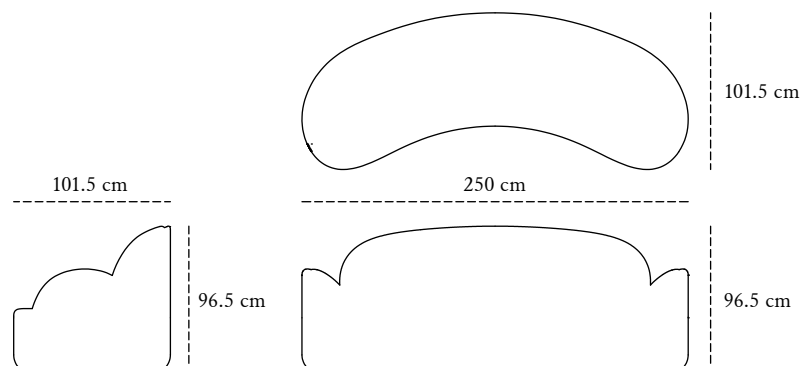

SCARLET
SPLENDOUR

STRINGS SOFA PLUM

Strings Sofa Plum is an elegant and ergonomically perfect three seater sofa, with gorgeous curves.

recommended use In a residence, hotel, commercial space
collection STRINGS

designer Nika Zupanc
description Sofa
dimension Width 250 cm
Depth 101.5 cm
Height 96.5 cm
material Foam, Wood, Velvet

CARE Vacuum clean when required.

Each piece in the Forest collection exalts the handmade, the painstakingly crafted, the authentic. A piece may have slight variations and tiny imperfections but these are the marks of an artisan, a testament to the individuality of each work of art. It is our belief that these variations infuse our objets d'art with desire and we assert our right to make necessary qualitative changes.