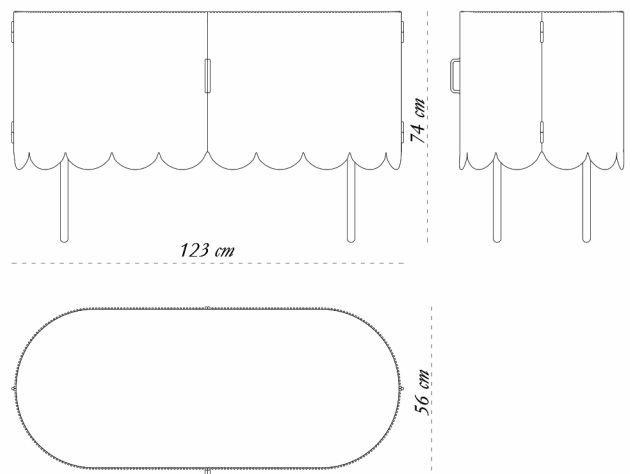

designer Nika Zupanc

description Sideboard

dimension width 123 cm

depth 56 cm

height 74 cm

material metal

Care: Wipe gently with dry soft cloth. Liquid spillage must be wiped without delay.

Celebration of Authenticity: Slight variations or imperfections are the marks of an artisan, a testament to the individuality, emotion and originality of each work of art. We assert our right to make meaningful qualitative changes.