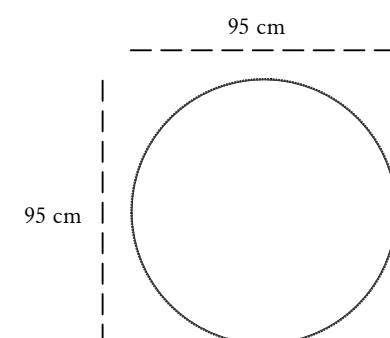

*designer* Nika Zupanc

*description* Coffee table

*dimension* Diameter 95 cm  
Height 30.5 cm

*material* Metal

CARE: Wipe gently with dry soft cloth. Liquid spillage must be wiped without delay.

Each piece in the Forest collection exalts the handmade, the painstakingly crafted, the authentic. A piece may have slight variations and tiny imperfections but these are the marks of an artisan, a testament to the individuality of each work of art. It is our belief that these variations infuse our objets d'art with desire and we assert our right to make necessary qualitative changes.