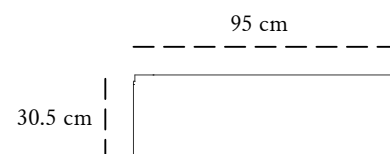

*designer* Nika Zupanc

*description* Coffee table

*dimension* Diameter 95 cm  
Height 30.5 cm

*material* Metal

CARE: Wipe gently with dry soft cloth. Liquid spillage must be wiped without delay.

Each piece in the Forest collection exalts the handmade, the painstakingly crafted, the authentic. A piece may have slight variations and tiny imperfections but these are the marks of an artisan, a testament to the individuality of each work of art. It is our belief that these variations infuse our objets d'art with desire and we assert our right to make necessary qualitative changes.