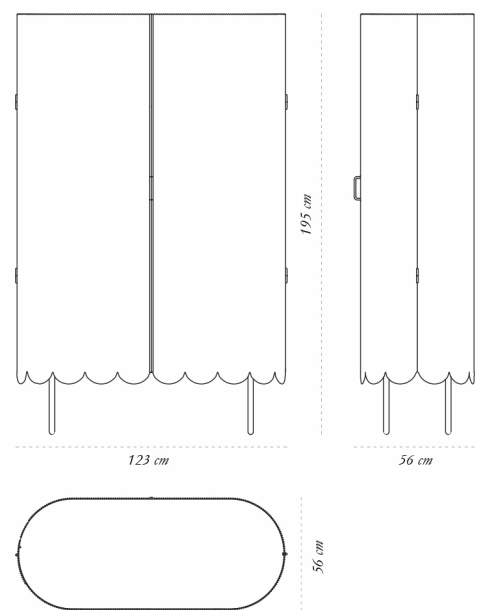

designer Nika Zupanc

description Cabinet

dimension width 123 cm

depth 56 cm

height 195 cm

material metal

Care: Wipe gently with dry soft cloth. Liquid spillage must be wiped without delay.

Celebration of Authenticity: Slight variations or imperfections are the marks of an artisan, a testament to the individuality, emotion and originality of each work of art. We assert our right to make meaningful qualitative changes.