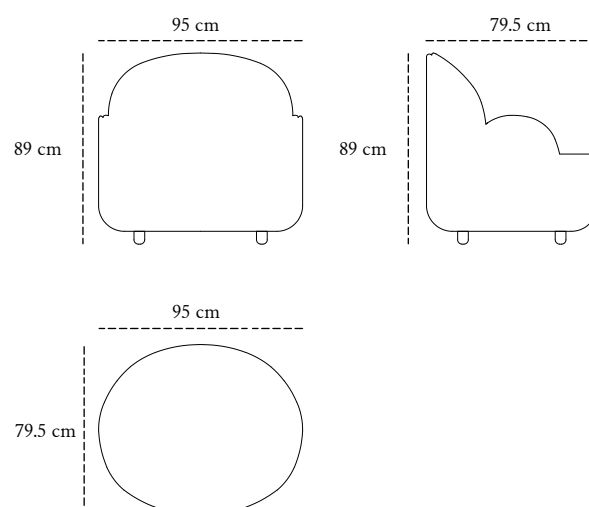

designer Nika Zupanc
description Single Seater Sofa
dimension Width 95 cm
Depth 79.5 cm
Height 89 cm

material Foam, Wood, Velvet

CARE Vacuum clean when required.

Each piece in the Strings collection exalts the handmade, the painstakingly crafted, the authentic. A piece may have slight variations and tiny imperfections but these are the marks of an artisan, a testament to the individuality of each work of art. It is our belief that these variations infuse our objets d'art with desire and we assert our right to make necessary qualitative changes.