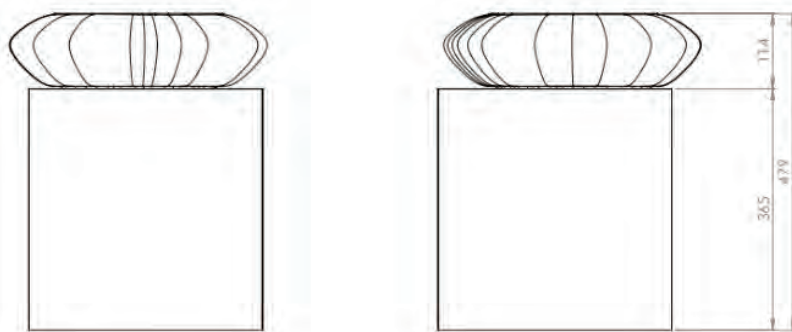

Limited edition
STONEHENGE

SIDETABLE

MATERIALS & FINISHES

STANDARD

PRODUCT OPTIONS

Custom colors and finishes are available with an upcharge.
Please contact info@bocadolobo.com