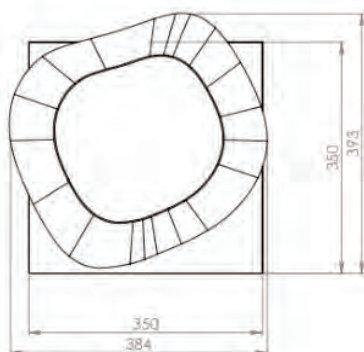

Limited edition
STONEHENGE

SIDETABLE

MATERIALS & FINISHES

STANDARD

PRODUCT OPTIONS

Custom colors and finishes are available with an upcharge.
Please contact info@bocadolobo.com