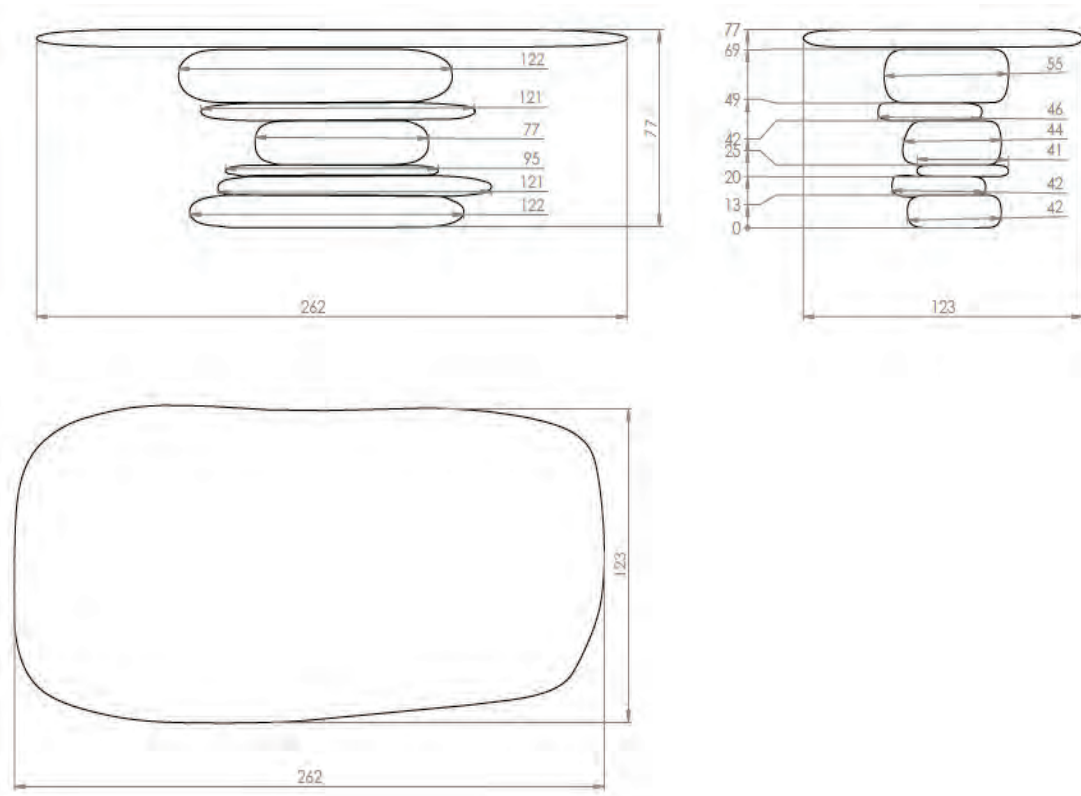

Limited edition
STONEHENGE

DINNING TABLE

MATERIALS & FINISHES

STANDARD

PRODUCT OPTIONS

Custom colors and finishes are available with an upcharge.
Please contact info@bocadolobo.com