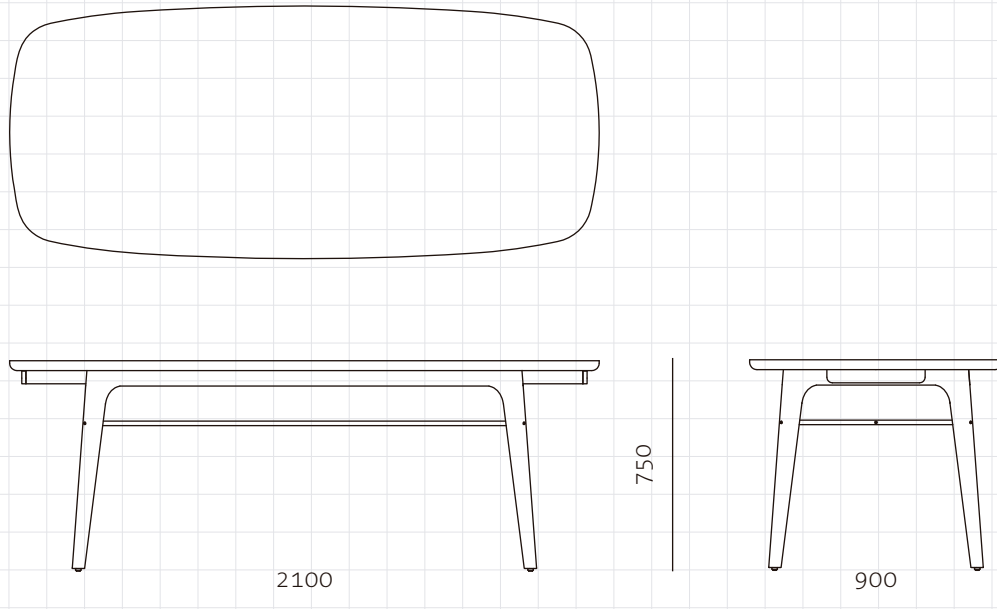

Utility Dining Table W2100

CODE	UT-T410-2100																								
DIMENSIONS	W2100 x D900 x H750mm																								
NET WEIGHT	62.5 kg																								
ENVIRONMENT	Indoor																								
MATERIALS	Solid wood legs and drawers, Veneer laminate top, Stainless steel brass finish *Please refer to website or contact your local representative for complete material swatches.																								
SHIPPING	<table><tr><td>Package</td><td>Knock Down</td><td></td><td></td></tr><tr><td>Package Qty</td><td>1 pcs/box</td><td></td><td></td></tr><tr><td>Packaging</td><td>Measurement (mm)</td><td>Volume (cbm)</td><td>Gross Weight (kg)</td></tr><tr><td>Carton</td><td>W2180 x D980 x H170</td><td>0.36</td><td>68.5</td></tr><tr><td>Crate</td><td>W2220 x D1020 x H280</td><td>0.63</td><td>107</td></tr><tr><td>Wood</td><td>W2220 x D1020 x H280</td><td>0.63</td><td>107</td></tr></table>	Package	Knock Down			Package Qty	1 pcs/box			Packaging	Measurement (mm)	Volume (cbm)	Gross Weight (kg)	Carton	W2180 x D980 x H170	0.36	68.5	Crate	W2220 x D1020 x H280	0.63	107	Wood	W2220 x D1020 x H280	0.63	107
Package	Knock Down																								
Package Qty	1 pcs/box																								
Packaging	Measurement (mm)	Volume (cbm)	Gross Weight (kg)																						
Carton	W2180 x D980 x H170	0.36	68.5																						
Crate	W2220 x D1020 x H280	0.63	107																						
Wood	W2220 x D1020 x H280	0.63	107																						