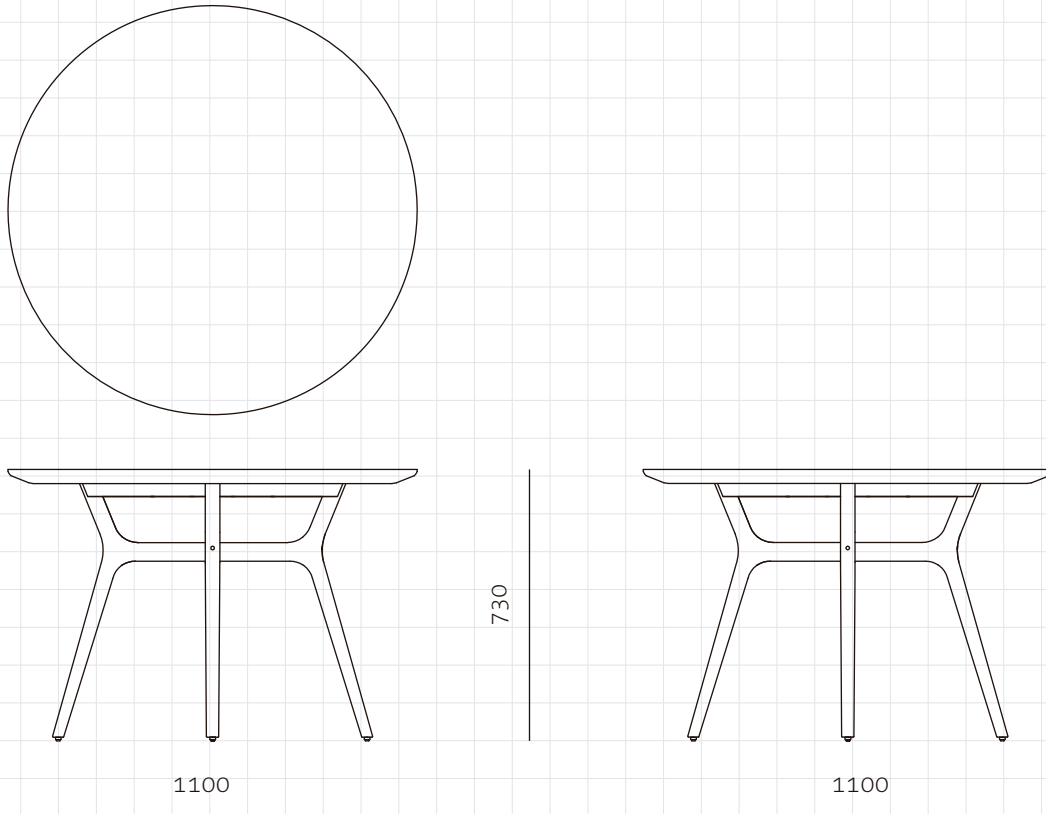

Rén Dining Table C1100

CODE

RN-T420-1100

DIMENSIONS

D1100 x H730mm

NET WEIGHT

24.5 kg

ENVIRONMENT

Indoor

MATERIALS

Solid wood legs, Veneer laminate top, Brass plated stainless steel

*Please refer to website or contact your local representative for complete material swatches.

SHIPPING

Package	Knock Down		
Package Qty	1 pcs/box		
Packaging	Measurement (mm)	Volume (cbm)	Gross Weight (kg)
Carton	W1253 x D1250 x H129	0.2	32
Wood	W1293 x D1290 x H239	0.4	59.5