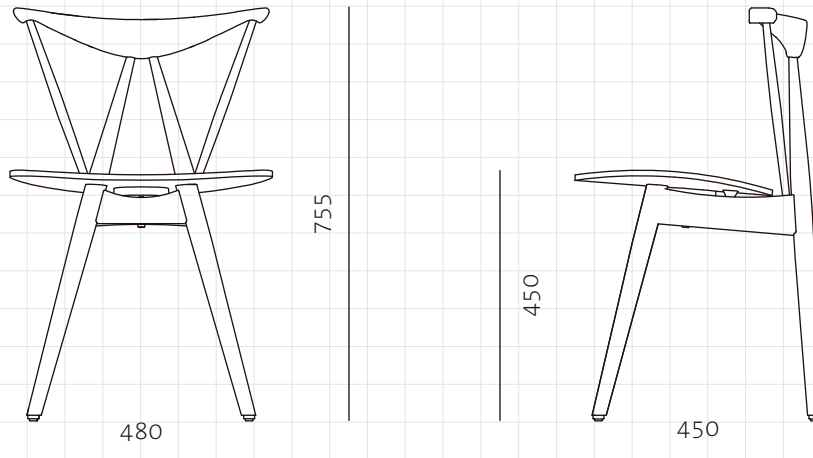

Piano Chair (1955)

**CODE**  
**DIMENSIONS**

VW-S210-WD  
W480 x D450 x H755mm  
Seating height: 450mm

**NET WEIGHT**  
**ENVIRONMENT**  
**MATERIALS**

4 kg  
Indoor  
Solid wood frame, Veneer Laminate seat  
\*Please refer to website or contact your local representative for complete material swatches.

**SHIPPING**

<b>Package</b>	Assembled		
<b>Package Qty</b>	1 pcs/box		
<b>Packaging</b>	<b>Measurement (mm)</b>	<b>Volume (cbm)</b>	<b>Gross Weight (kg)</b>
<b>Carton</b>	W525 x D495 x H795	0.21	7.3
<b>Crate</b>	W565 x D535 x H905	0.27	16.8
<b>Wood</b>	W565 x D535 x H905	0.27	23.5