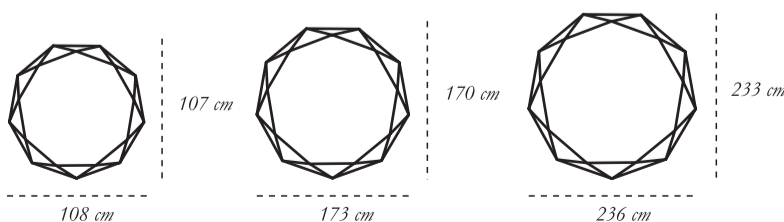

SCARLET
SPLENDOUR

STELLA RUG
RUBY

Stella Rug Ruby is a luxurious, unusual carpet in pink, reminiscent of a star

88 SECRETS

collection

colour

Stella Rug Emerald *Stella Rug Pearl*

recommended use in a residence, office or hotel

designer Nika Zupanc

description Luxurious hand-tufted rug

dimension length 236 cm width 233cm
length 173 cm width 170 cm
length 108 cm width 107 cm

material Premium New Zealand Wool

CARE Vacuum clean.

Each piece in the 88 Secret collection exalts the handmade, the painstakingly crafted, the authentic. A piece may have slight variations and tiny imperfections but these are the marks of an artisan, a testament to the individuality of each work of art. It is our belief that these variations infuse our objets d'art with desire and we assert our right to make necessary qualitative changes.