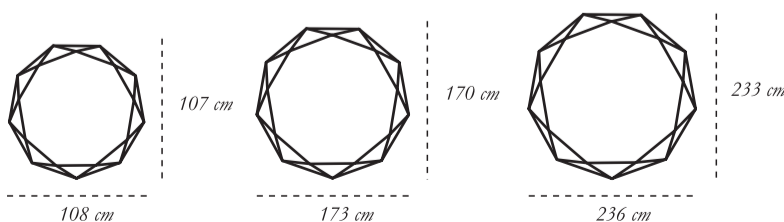

CARE Vacuum clean.

Each piece in the 88 Secret collection exalts the handmade, the painstakingly crafted, the authentic. A piece may have slight variations and tiny imperfections but these are the marks of an artisan, a testament to the individuality of each work of art. It is our belief that these variations infuse our objets d'art with desire and we assert our right to make necessary qualitative changes.