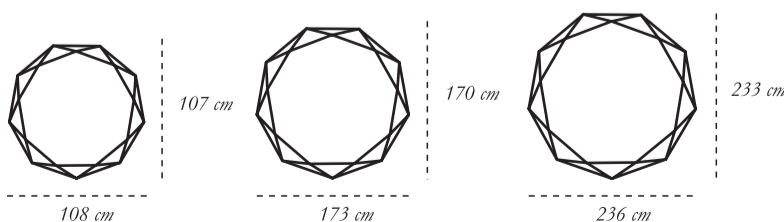

SCARLET
SPLENDOUR

STELLA RUG
EMERALD

Stella Rug Emerald is a luxurious, unusual carpet in green, reminiscent of a star

88 SECRETS

collection

colour

Stella Rug Pearl

Stella Rug Ruby

recommended use in a residence, office or hotel

designer Nika Zupanc

description Luxurious hand-tufted rug

dimension length 236 cm width 233cm
length 173 cm width 170 cm
length 108 cm width 107 cm

material Premium New Zealand Wool