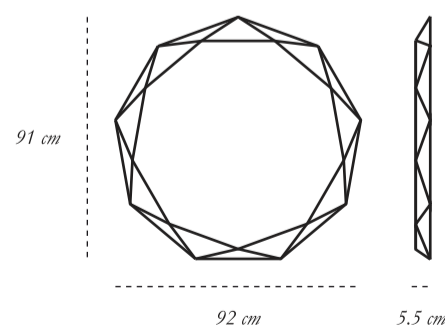

CARE Clean gently with dry soft cloth • In case of spillage of water wipe immediately

Each piece in the 88 Secrets collection exalts the handmade, the painstakingly crafted, the authentic. A piece may have slight variations and tiny imperfections but these are the marks of an artisan, a testament to the individuality of each work of art. It is our belief that these variations infuse our objets d'art with desire and we assert our right to make necessary qualitative changes.